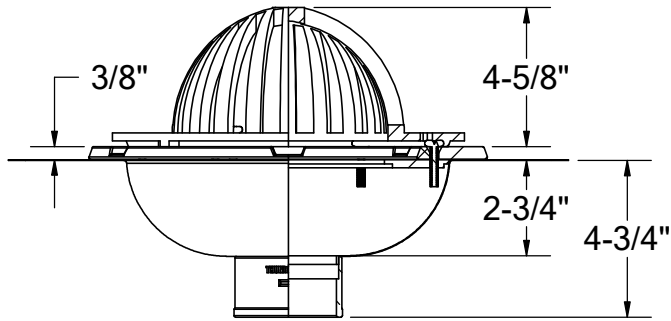

# BOTTOM OUTLET ROOF DRAIN WITH OPTIONAL CLAMPING RING

20 oz copper seamless drain basin with bottom outlet. Available in 2", 3", and 4" outlet sizes. Shown with optional cast aluminum clamping ring.

optional:

-AL

cast aluminum dome, powder coated black

-FG

flat grate (in plastic, copper, or stainless)

PART #	
RD2TA	2" male thread
RD2NH	2" no-hub
RD3NH	3" no-hub
RD4NH	4" no-hub
OPTIONS	
-CR	clamp ring, cast alum
-FG	flat grate, materials: plastic, copper, stainless
-AL	dome, cast aluminum