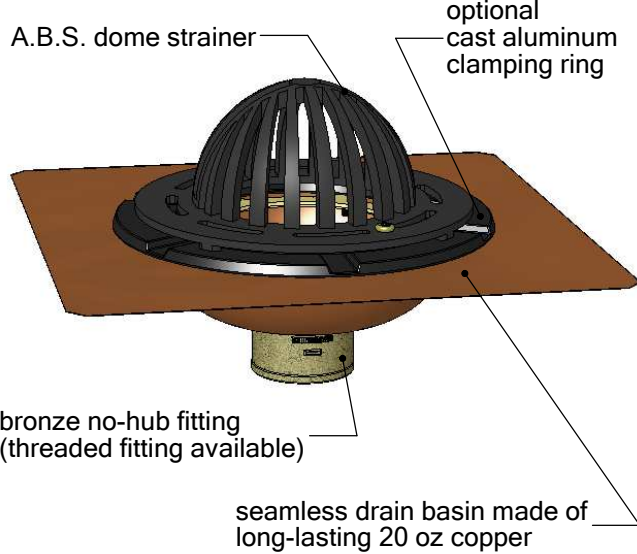

# BOTTOM OUTLET ROOF DRAIN WITH OPTIONAL CLAMPING RING

20 oz copper seamless drain basin with bottom outlet. Available in 2", 3", and 4" outlet sizes. Shown with optional cast aluminum clamping ring.

optional:

-AL

cast aluminum dome, powder coated black

-FG

flat grate (in plastic, copper, or stainless)

PART #	
RD2TA	2" male thread
RD2NH	2" no-hub
RD3NH	3" no-hub
RD4NH	4" no-hub
OPTIONS	
-CR	clamp ring, cast alum
-FG	flat grate, materials: plastic, copper, stainless
-AL	dome, cast aluminum