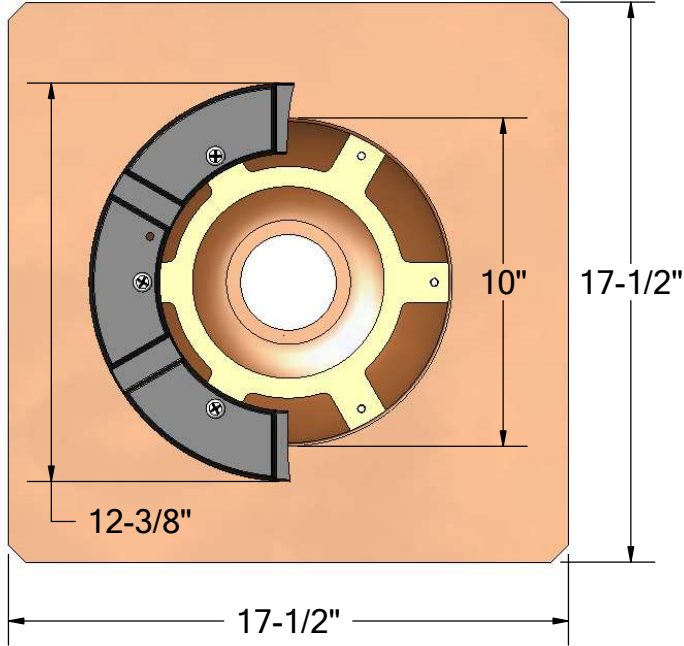

# BOTTOM OUTLET ROOF DRAIN WITH OPTIONAL CLAMPING RING

20 oz copper seamless drain basin with bottom outlet. Available in 2", 3", and 4" outlet sizes. Shown with optional cast aluminum clamping ring.

optional:

-AL

cast aluminum dome, powder coated black

-FG

flat grate (in plastic, copper, or stainless)

PART #	
RD2TA	2" male thread
RD2NH	2" no-hub
RD3NH	3" no-hub
RD4NH	4" no-hub
OPTIONS	
-CR	clamp ring, cast alum
-FG	flat grate, materials: plastic, copper, stainless
-AL	dome, cast aluminum